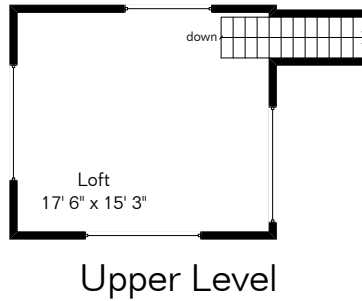

The square footages and room size information are deemed to be reliable but are not guaranteed and should be independently verified.

# 5870 N Hombre Lane

Living Area 3,219 Sq Ft  
Garage 635 Sq Ft

Site Visit December 2016

Copyright 2016 Floor Plans First! LLC  
All Rights Reserved.

[www.FloorPlansFirst.com](http://www.FloorPlansFirst.com)