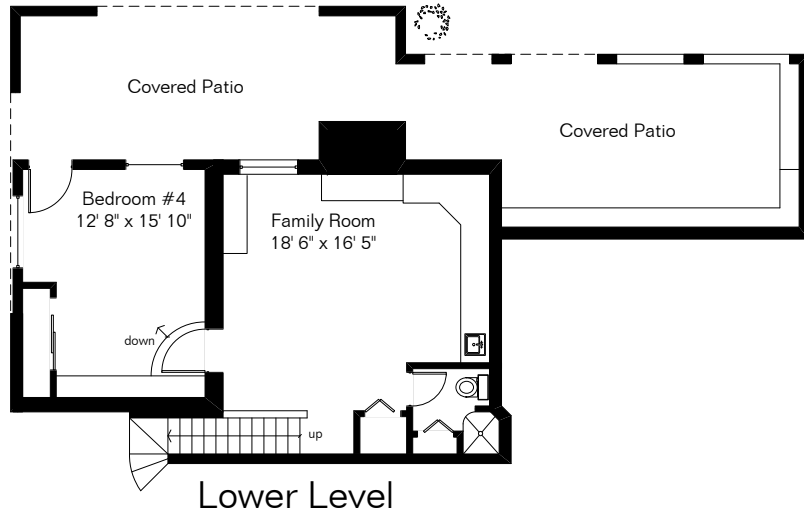

The square footages and room size information are deemed to be reliable but are not guaranteed and should be independently verified.

# 5870 N Hombre Lane

Living Area 3,219 Sq Ft  
Garage 635 Sq Ft

Site Visit December 2016

Copyright 2016 Floor Plans First! LLC  
All Rights Reserved.

[www.FloorPlansFirst.com](http://www.FloorPlansFirst.com)