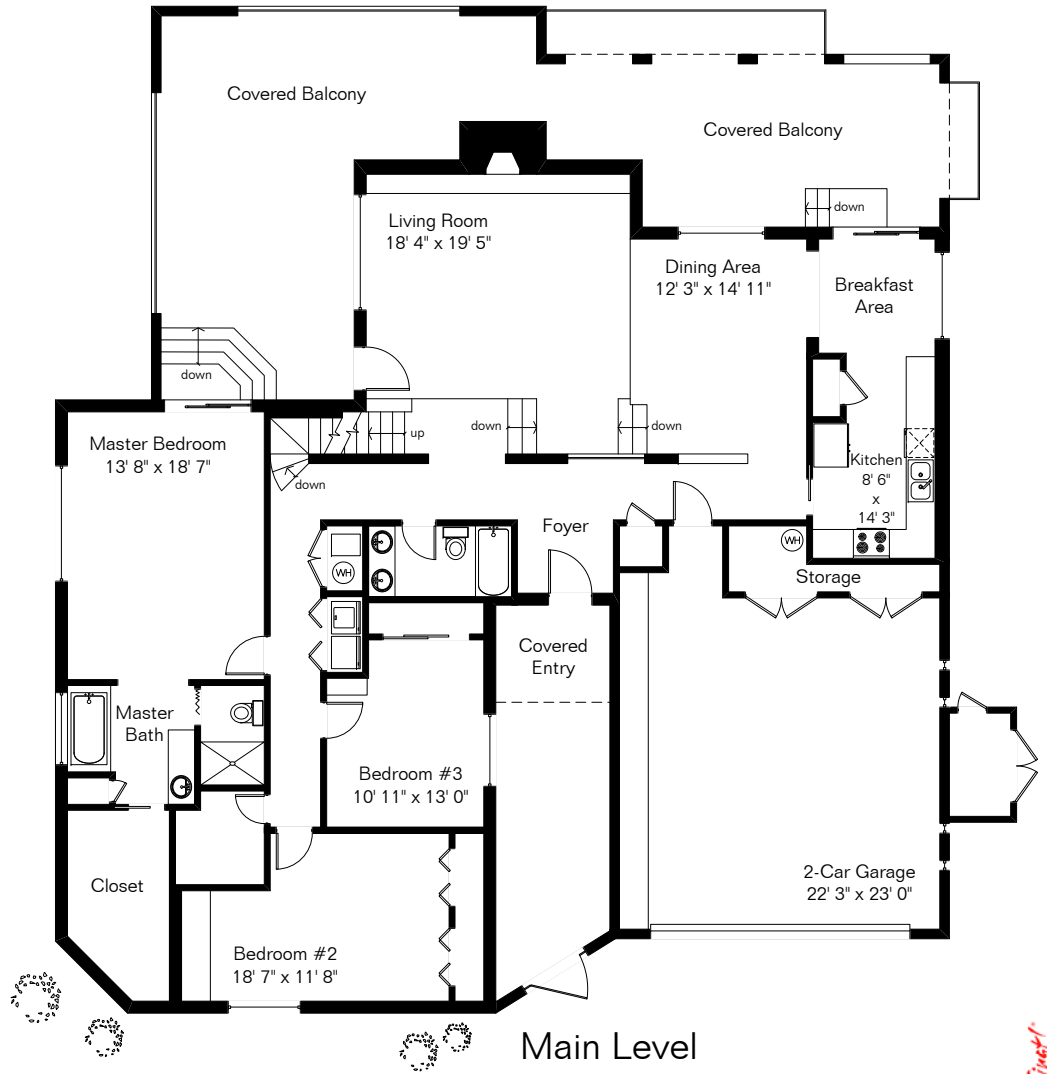

The square footages and room size information are deemed to be reliable but are not guaranteed and should be independently verified.

# 5870 N Hombre Lane

Living Area 3,219 Sq Ft  
Garage 635 Sq Ft

Site Visit December 2016

Copyright 2016 Floor Plans First! LLC  
All Rights Reserved.

[www.FloorPlansFirst.com](http://www.FloorPlansFirst.com)